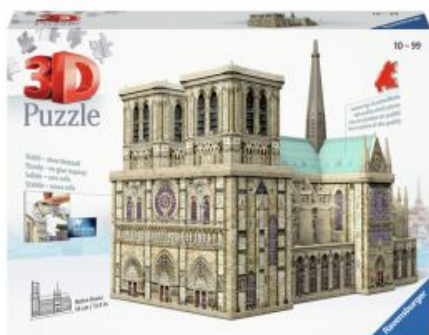

# Ravensburger - 3D Puzzle Notre Dame Paris, 216pcs. 125234

SKU: 147921