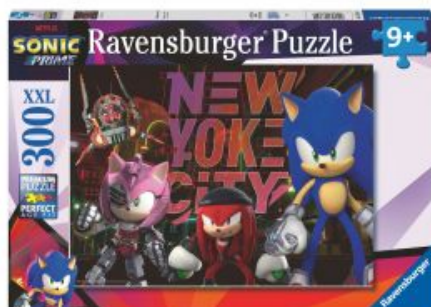

# Ravensburger - Sonic Prime Jigsaw Puzzle XXL, 300 pcs. 133840

SKU: 145817